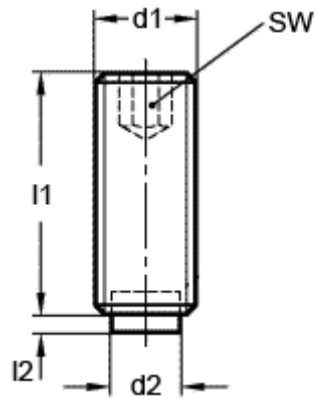

# Data Sheet

Article number: 20930679A1

Description: E+G Grub screw, st. steel  
GN 913.5-M12-25-MS

## Measures

---

d1 = M12  
d2 = 10.0  
l1 = 25  
l2 = 2.0  
SW = 6.0